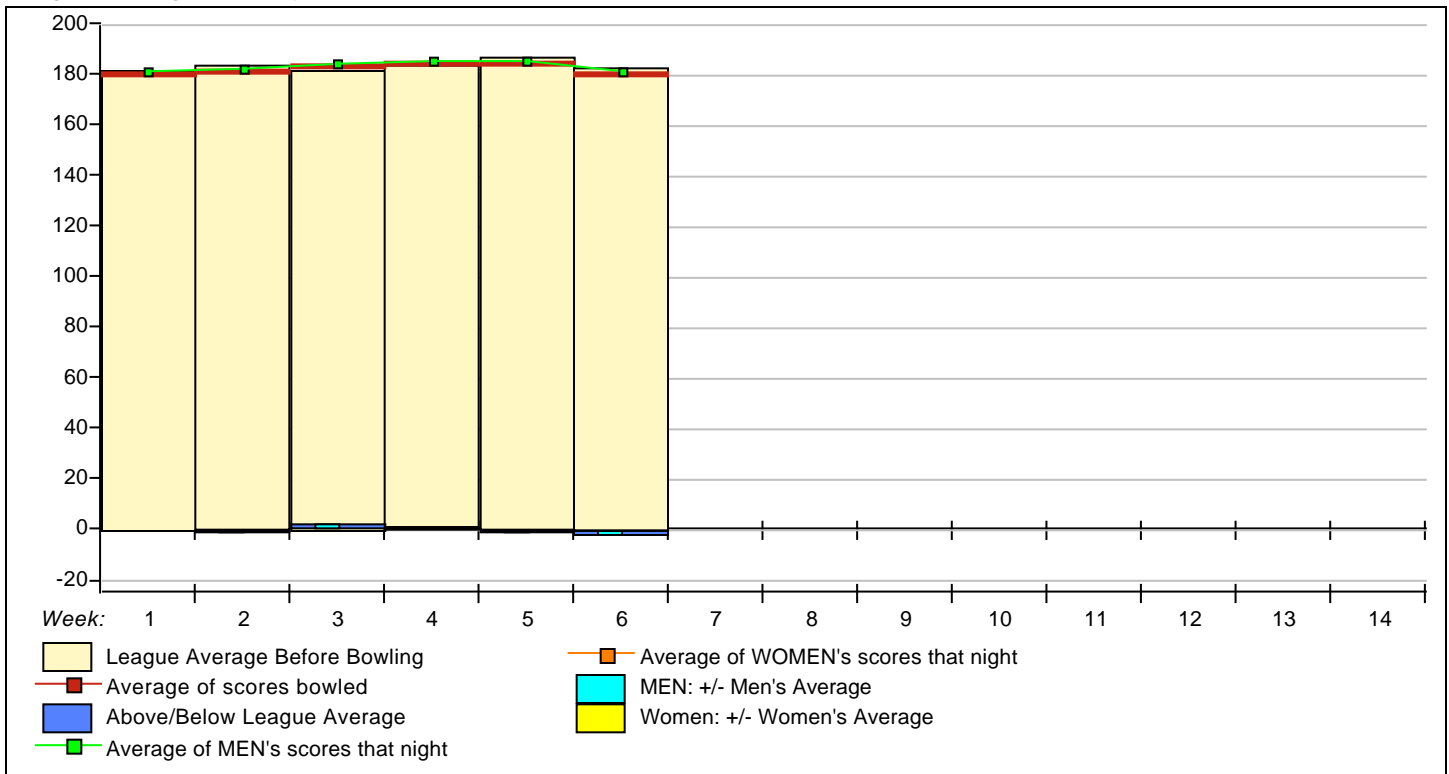

Lane Assignments

		<u>21-22</u>	<u>23-24</u>	<u>25-26</u>	<u>27-28</u>	<u>29-30</u>	<u>31-32</u>	
7	06/29	1- 2	6-10	5- 3	4- 7	12- 9	8-11	Position Round
8	07/06	5- 7	4-12	2-10	1- 9	6- 8	3-11	
9	07/13	12- 9	10- 5	7-11	4- 6	2- 3	8- 1	

League Average Week-by-Week

Season High Scores

Handicap Series	3663	YOU KNOW ITS THU	3620	HOOKERS	3565	SICK & TWISTED
Scratch Series	3204	SOUTHERN BOWLERS	2867	TEAM 12	2703	JJS PLUMBING
Handicap Game	1258	JARRETT FORD	1258	AVERAGE JOES	1241	TEAM 4
Scratch Game	1048	SURFACE MASTERS	951	SPLIT HAPPENS		
Handicap Series	817	PJ CAMPBELL	816	PETER ALI	792	RAY WILHITE
Handicap Game	321	JOHN KETCHERSID	315	RICHARD PIAZZA	300	STEPHEN HARRIS
Scratch Series	780	ANDREW COLON	722	ROCKEY JENKINS	722	SUPER SEAN BICE
					722	TJ LAFLAMBOY
Scratch Game	300	BIG JOHN PARSONS	279	ANDREW CABANAS	278	DREW MARKWARDT