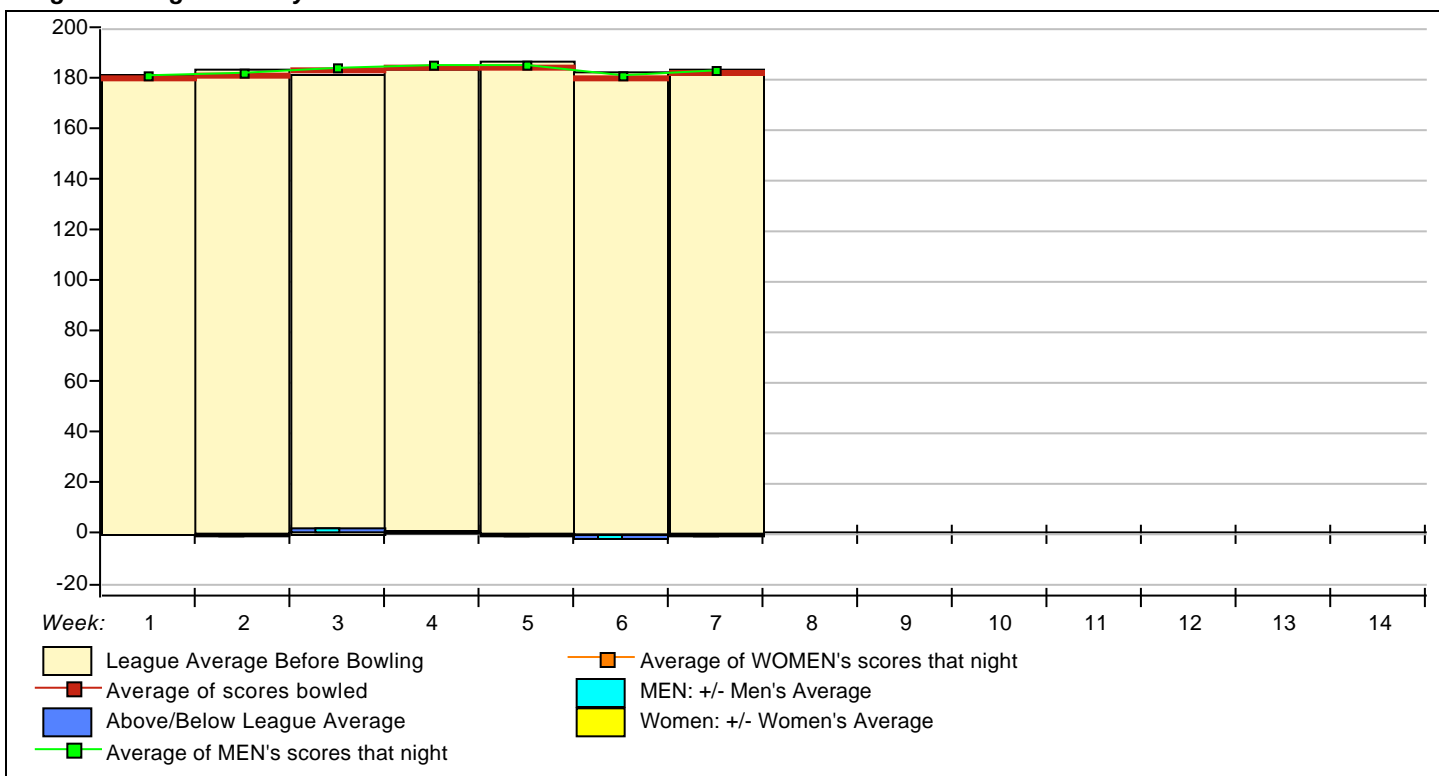

Lane Assignments

		<u>21-22</u>	<u>23-24</u>	<u>25-26</u>	<u>27-28</u>	<u>29-30</u>	<u>31-32</u>
8	07/06	5-7	4-12	2-10	1-9	6-8	3-11
9	07/13	12-9	10-5	7-11	4-6	2-3	8-1
10	07/20	6-1	2-11	8-12	3-5	4-9	7-10

League Average Week-by-Week

Season High Scores

Handicap Series	3663	YOU KNOW ITS THU	3620	HOOKERS	3591	SPLIT HAPPENS
Scratch Series	3204	SOUTHERN BOWLERS	2867	TEAM 12	2552	TEAM 4
Handicap Game	1258	JARRETT FORD	1258	AVERAGE JOES	1233	SICK & TWISTED
Scratch Game	1048	SURFACE MASTERS	973	JJS PLUMBING		
Handicap Series	854	TY TAYLOR	819	JIM HOCHHAUSER	816	PETER ALI
Handicap Game	321	JOHN KETCHERSID	315	RICHARD PIAZZA	313	KEITH DAVIS
Scratch Series	817	PJ CAMPBELL	780	ANDREW COLON	722	ROCKEY JENKINS
			722	SUPER SEAN BICE	722	TJ LAFLAMBOY
Scratch Game	300	BIG JOHN PARSONS	288	BARRY PORTERFIELD	279	AJ FERNANDEZ
					279	ANDREW CABANAS