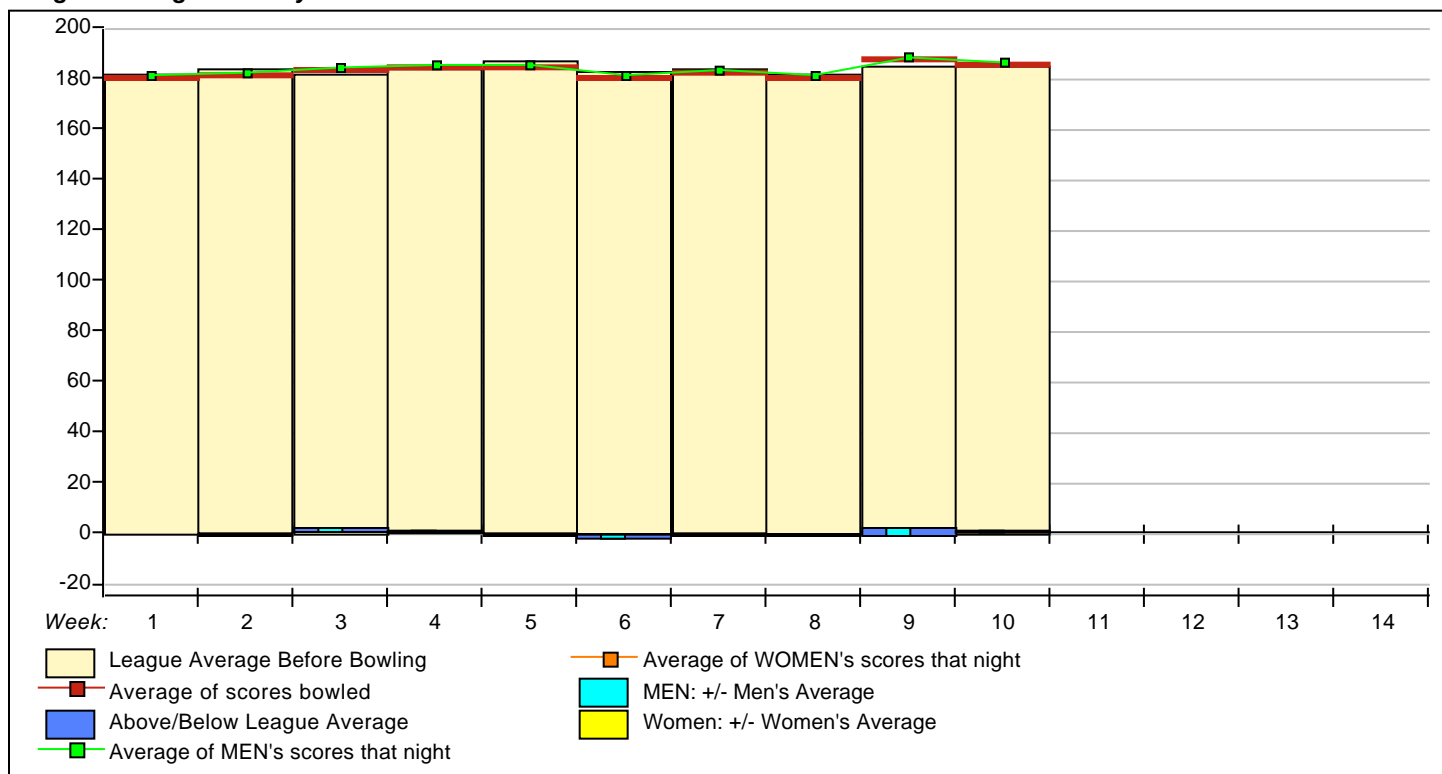

Lane Assignments

| | <u>21-22</u> | <u>23-24</u> | <u>25-26</u> | <u>27-28</u> | <u>29-30</u> | <u>31-32</u> |
|----------|--------------|--------------|--------------|--------------|--------------|--------------|
| 11 07/27 | 3-10 | 8-9 | 4-1 | 2-7 | 5-11 | 12-6 |
| 12 08/03 | 8-4 | 7-3 | 6-9 | 11-10 | 12-1 | 5-2 |
| 13 08/10 | 6-5 | 2-1 | 12-11 | 4-3 | 8-7 | 10-9 |

Individual High Averages

| | | |
|------------------------|--------------------|---------------------|
| 235.60 SUPER SEAN BICE | 235.13 PJ CAMPBELL | 227.78 ANDREW COLON |
|------------------------|--------------------|---------------------|

Most Improved Average

196 to 214.63 = +18.63 TJ LAFLAMBOY 182 to 200.37 = +18.37 HAROLD DRIGGE 151 to 164.77 = +13.77 WAYNE GAARDE

League Average Week-by-Week

Season High Scores

| | | |
|---------------------------------------|-----------------------|---------------------|
| Handicap Series 3679 YOU KNOW ITS THU | 3620 HOOKERS | 3591 SPLIT HAPPENS |
| Scratch Series 3320 SOUTHERN BOWLERS | 2867 TEAM 12 | 2746 TEAM 4 |
| Handicap Game 1258 JARRETT FORD | 1258 AVERAGE JOES | 1233 SICK & TWISTED |
| Scratch Game 1048 SURFACE MASTERS | 1034 JJS PLUMBING | |
| Handicap Series 854 TY TAYLOR | 821 DREW MARKWARDT | 819 JIM HOCHHAUSER |
| Handicap Game 321 JOHN KETCHERSID | 316 JACKIE LAVELY | 315 RICHARD PIAZZA |
| Scratch Series 817 PJ CAMPBELL | 780 ANDREW COLON | 758 SUPER SEAN BICE |
| Scratch Game 300 BIG JOHN PARSONS | 288 BARRY PORTERFIELD | 279 AJ FERNANDEZ |
| | | 279 ANDREW CABANAS |